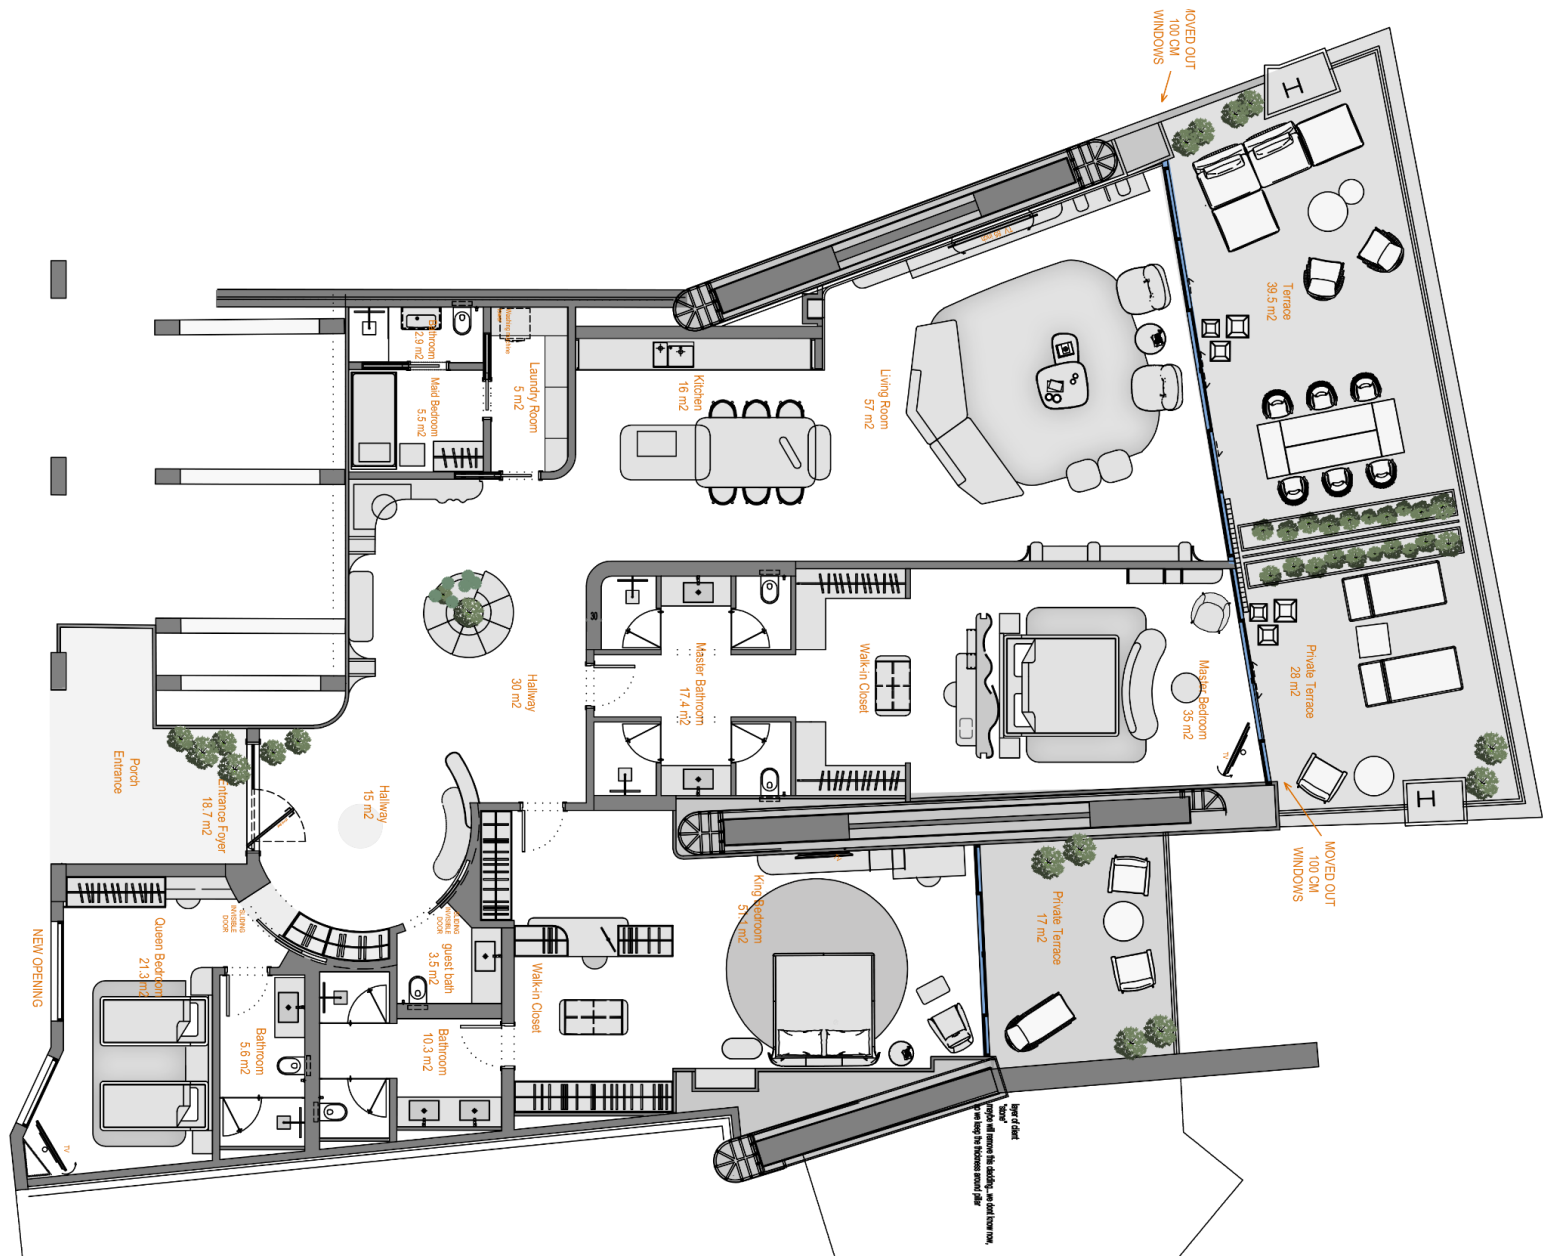

YOL

PENTHOUSE
122.2

PENTHOUSE 122.2

290 m²
96 m² terraces

CONCEPT NARRATIVE HISTORICAL

Bodrum, located on the Aegean coast of Turkey, has a rich history that dates back to ancient times, known as Halicarnassus. It was once the site of the Mausoleum of Halicarnassus, one of the Seven Wonders of the Ancient World. The area has seen the rise and fall of various civilizations, from the ancient Greeks and Romans to the Ottomans, each leaving a mark on the cultural fabric of the region. Today, Bodrum is a vibrant town that seamlessly merges its historical heritage with modern luxury.

ENTRANCE HALL

ENTRANCE HALL

ENTRANCE HALL

ENTRANCE HALL

GUEST BATHROOM

KITCHEN AND LIVING ROOM

KITCHEN AREA

LIVING ROOM