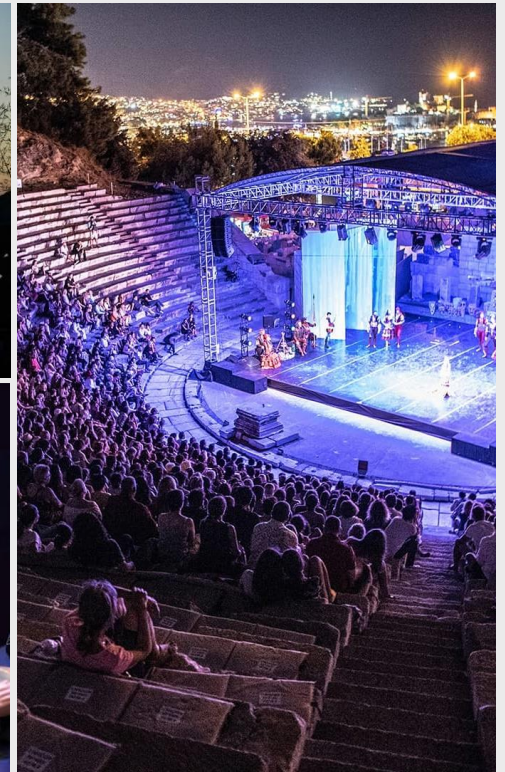

YOL

PENTHOUSE
122.2

PENTHOUSE 122.2

290 m²
96 m² terraces

CONCEPT NARRATIVE HISTORICAL

Bodrum, located on the Aegean coast of Turkey, has a rich history that dates back to ancient times, known as Halicarnassus. It was once the site of the Mausoleum of Halicarnassus, one of the Seven Wonders of the Ancient World. The area has seen the rise and fall of various civilizations, from the ancient Greeks and Romans to the Ottomans, each leaving a mark on the cultural fabric of the region. Today, Bodrum is a vibrant town that seamlessly merges its historical heritage with modern luxury.

CONCEPT NARRATIVE PHYSICAL

The Penthouses of Bodrum are strategically positioned to take advantage of the breathtaking landscapes. They feature panoramic views of the Aegean Sea, the rugged coastline, and the picturesque hills that surround the town. Architectural designs often incorporate local materials—such as stone and wood—blending contemporary styles with traditional Turkish aesthetics. Terraces are adorned with lush greenery and infinity pools that seem to merge with the sea, creating a serene oasis.

CONCEPT NARRATIVE SOCIAL

The social atmosphere in Bodrum is a melting pot of cultures, attracting both locals and international visitors. The penthouses serve not only as luxurious residences but also as social hubs where diverse communities come together. Events such as art exhibitions, culinary festivals, and music nights foster connections among residents and tourists alike. However, the influx of luxury developments raises questions about gentrification and the preservation of local culture, leading to discussions about sustainable living and community engagement.